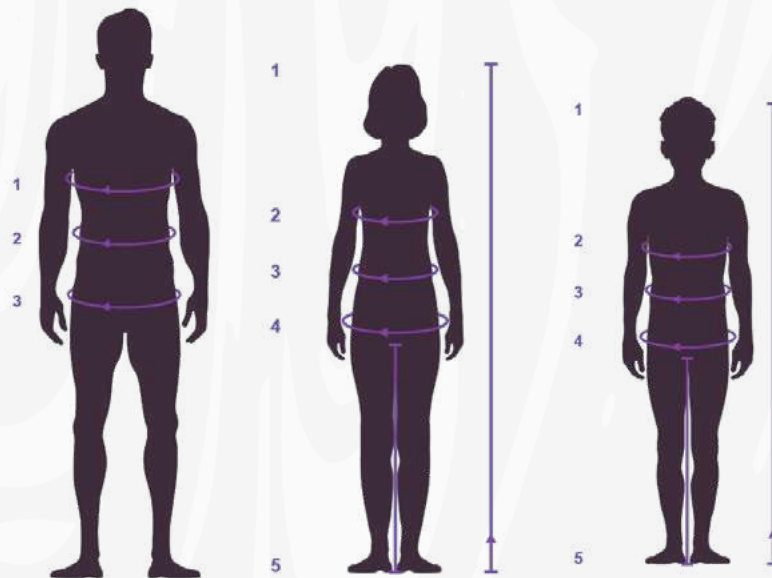

COSTUMES SIZE CHART

REVIEW THE FOLLOWING CHARTS IN ORDER TO FIND THE SIZE THAT FITS YOUR MEASURES.

* SIZES IS BASED IN THE AMERICAN CONFECTION STANDARD.

MEN				
SIZES	34-36	36-38	40-42	42-44
	S	M	L	XL
CHEST (pecho)	44"	46"	48"	50"
WAIST (cintura)	39"	41"	43"	45"
HIPS (cadera)	N/A	N/A	N/A	N/A
HEIGHT (altura)	68"	69"	70"	71"

* MEGA COSTUMES HEIGHT IS 68 IN (IDEAL FOR TALL PEOPLE)

WOMEN				
SIZES	5	7	9	11
	S	M	L	XL
CHEST (pecho)	35"	37"	39"	42"
WAIST (cintura)	28"	30"	32"	35"
INSEAM (entrepiera)	31.5"	32"	32.5"	33"
HIPS (cadera)	37"	39"	41"	44"
HEIGHT (altura)	62"	63"	64"	65"

KIDS					
SIZES	2-4	4-6	6-8	8-10	10-12
	XS	S	M	L	XL
CHEST (pecho)	24"	26"	28"	30"	32"
WAIST (cintura)	21"	23"	25"	27"	29"
INSEAM (entrepiera)	17"	18.5"	19.5"	20.5"	21.5"
HIPS (cadera)	27"	29"	31"	33"	35"
HEIGHT (altura)	46"	48"	50"	52"	54"