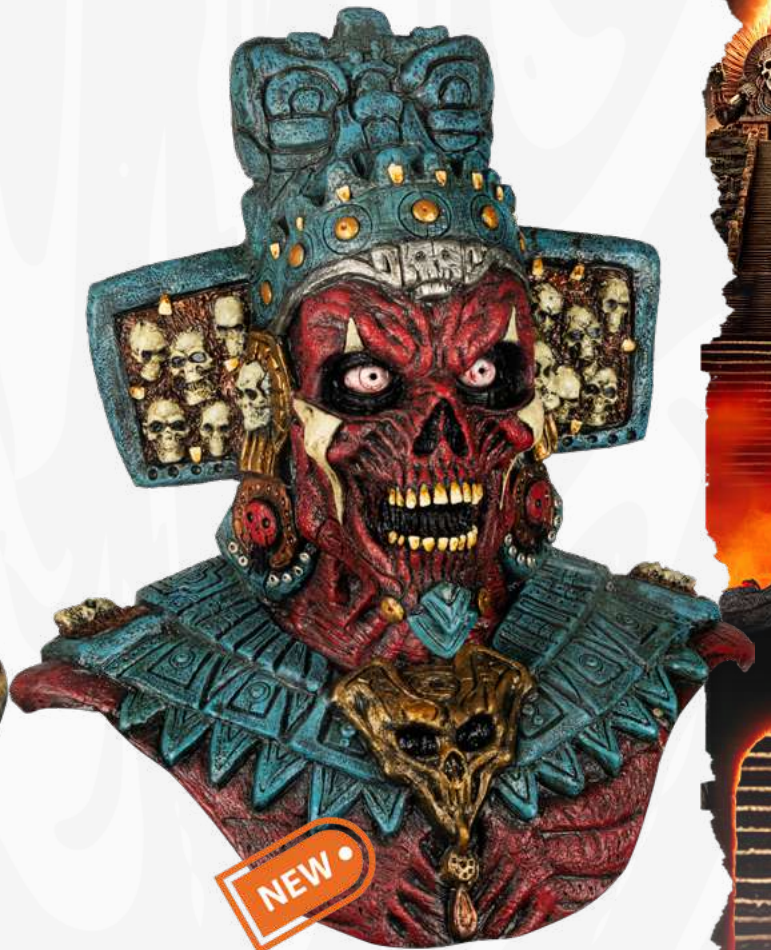

30083
Mictlantecuhtli