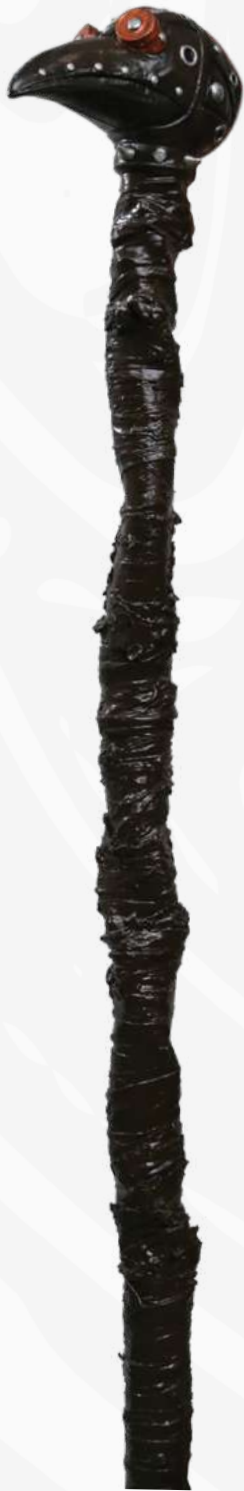

27824
Staff Weapon:
Totem
(Height 47")
*Ribbon
not included

27823
Staff Weapon:
Voodoo
(Height 47")

28112
Staff: Alien
(Height 47")

27822
Staff
Weapon:
Crow
(Height 47")

28110
Staff: Steampunk
Plague Doctor
(Height 47")