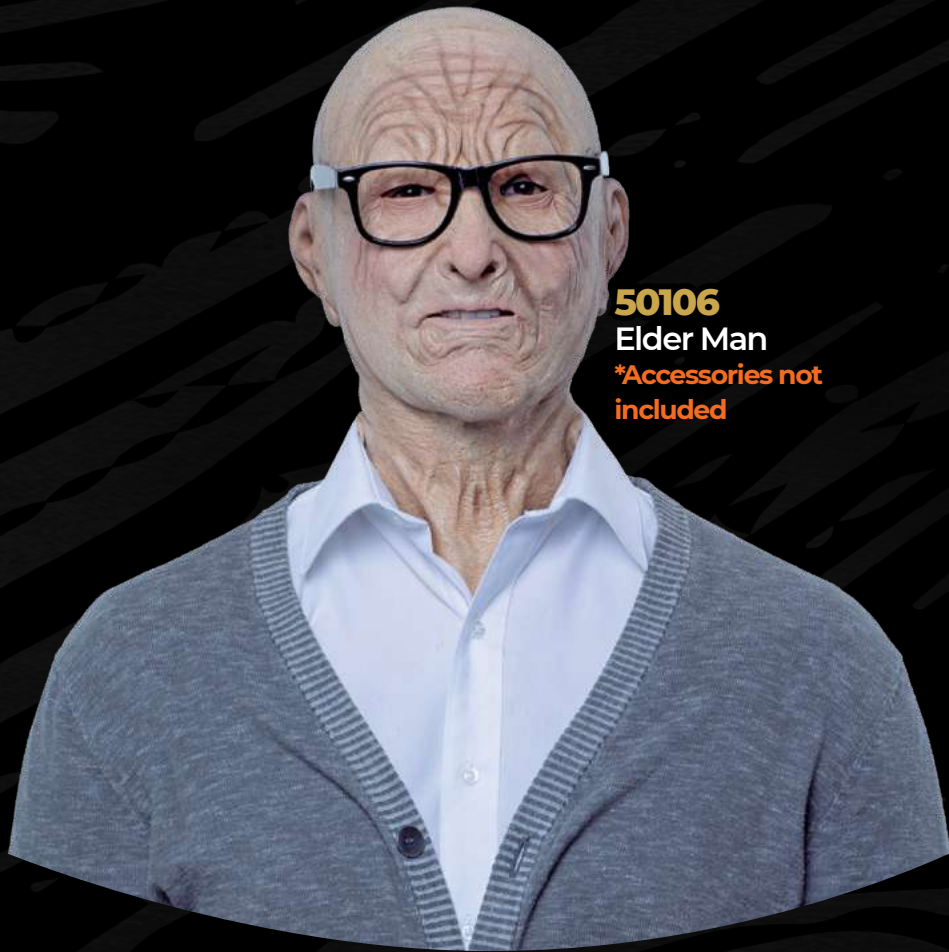

50106
Elder Man
*Accessories not included